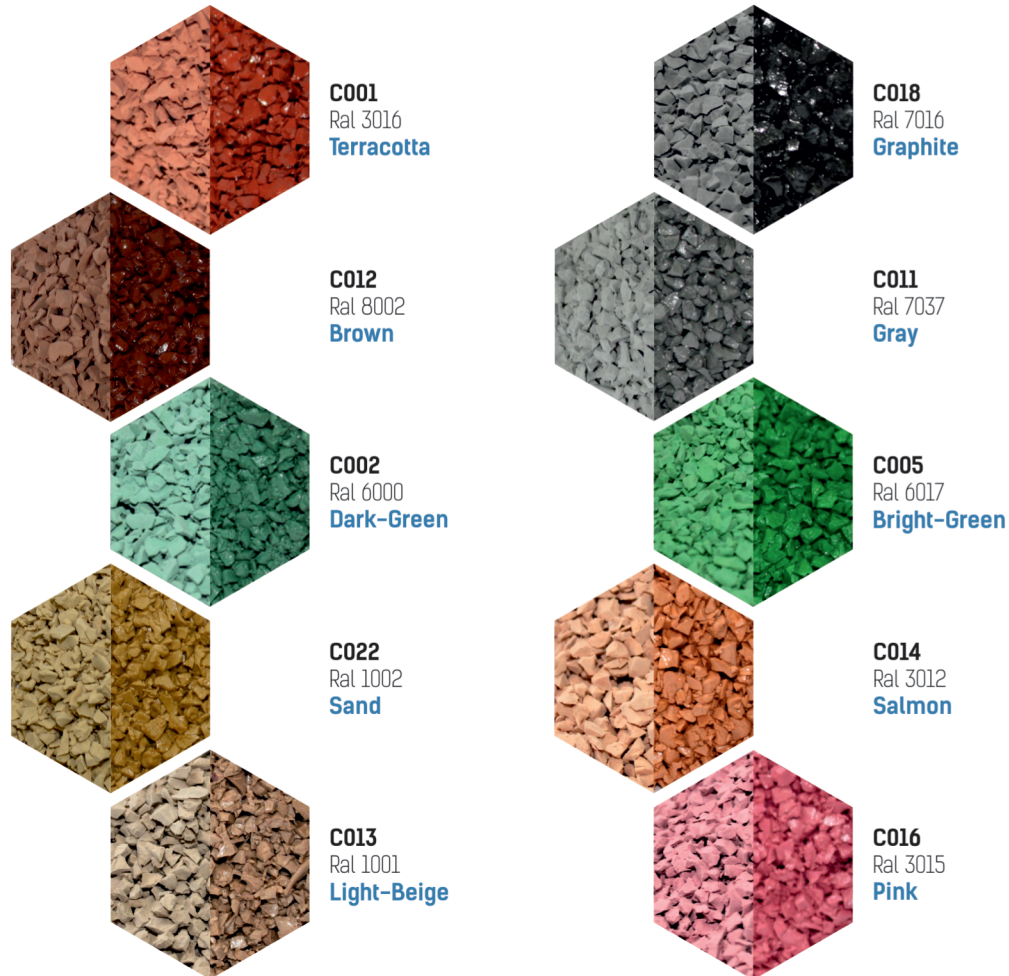

Color palette: standard colors

The standard palette consists of 20 basic colors.
Bright and pastel, here everyone will find something for themselves.

colors

I group