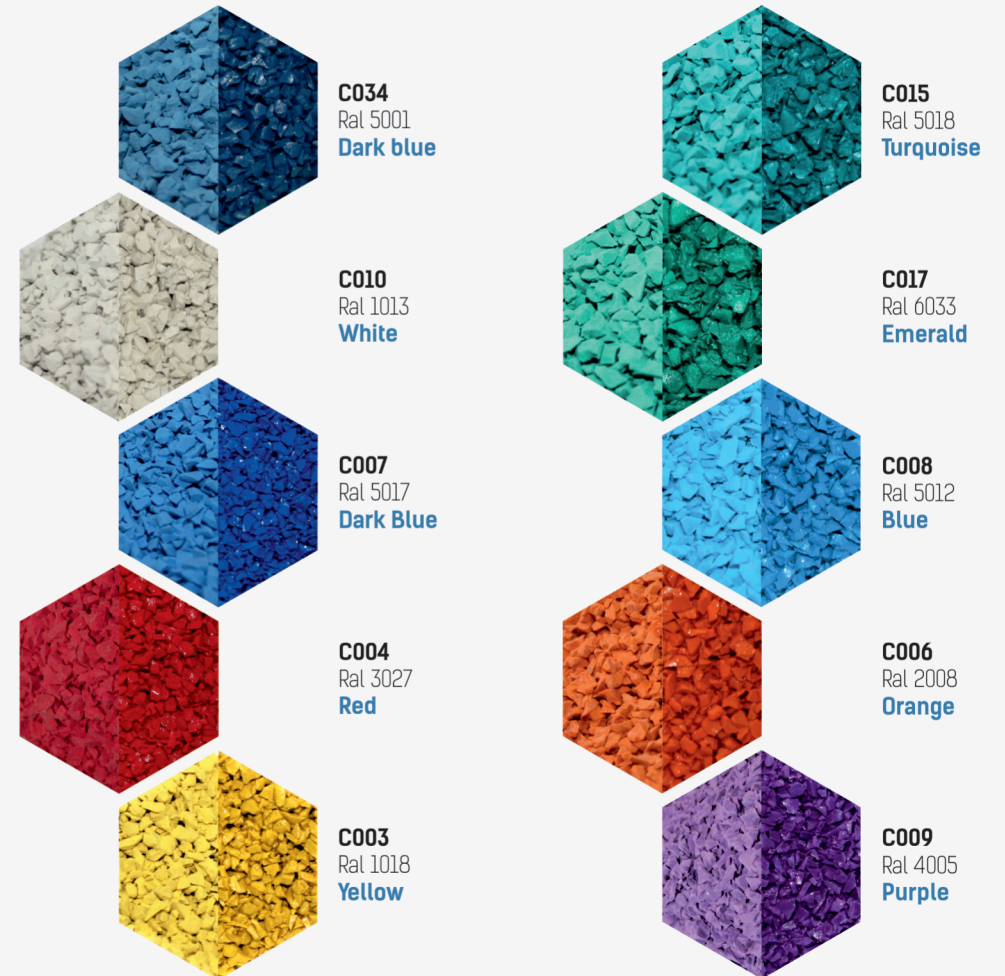

II group

The Ral designation is an approximate value.
For some colors it is recommended to use an aliphatic binder.