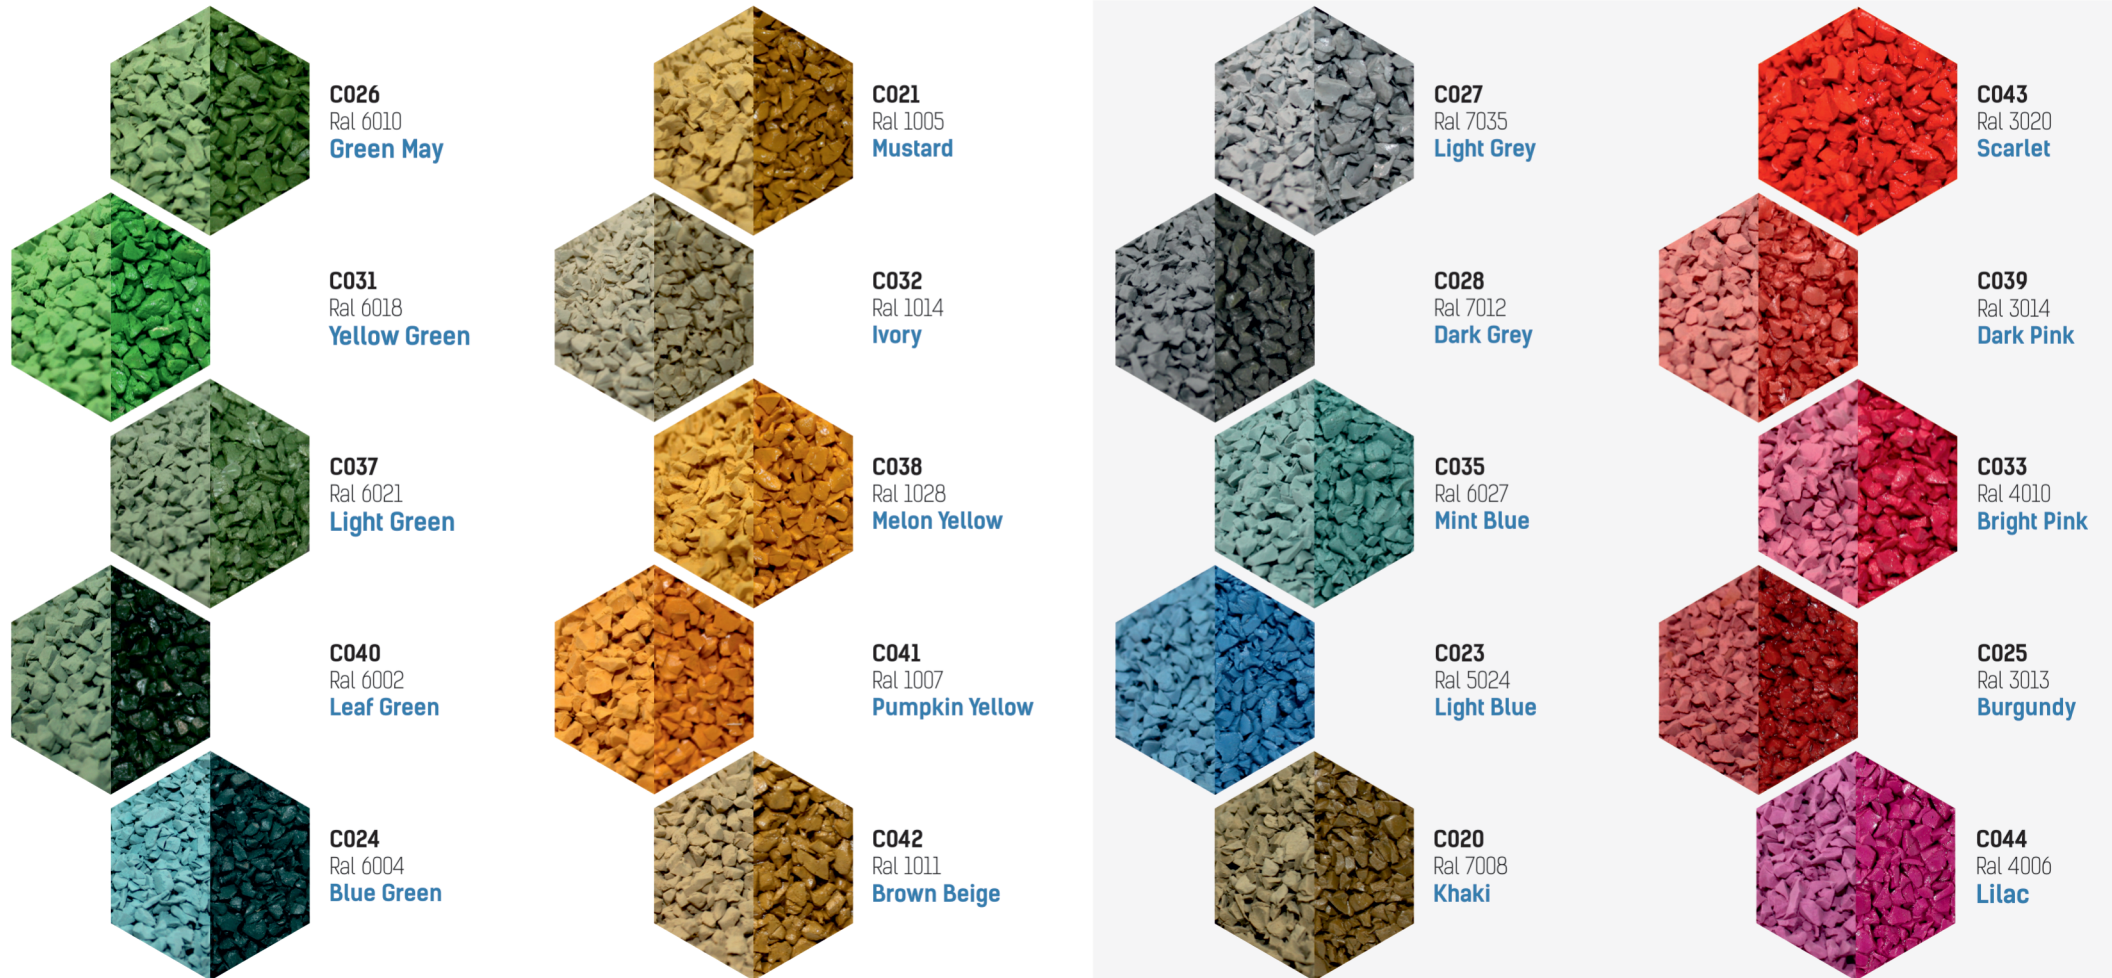

Color palette: special colors

A special palette was created for particularly demanding customers, where the tonal difference of one color is of great importance.

Special colors

The Ral designation is an approximate value.
For some colors it is recommended to use an aliphatic binder.